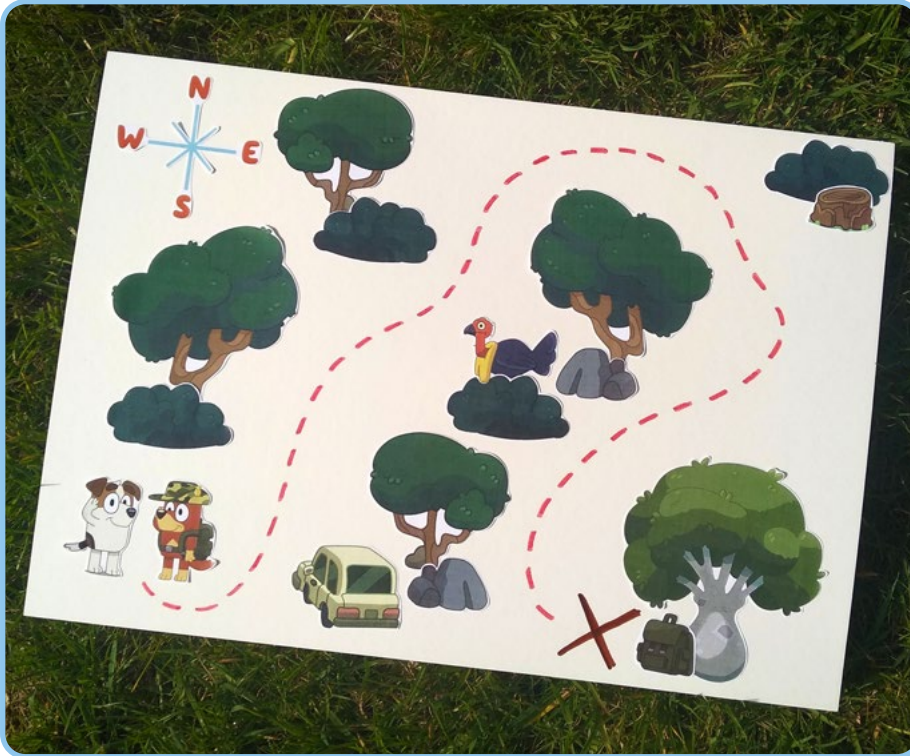

## You will need:

- Light yellow or white paper
- Scissors
- Markers
- Glue

1. Simply cut out the various characters and elements from the template sheets.

2. Invite your child to lay out and glue the elements to create their very own Bluey Army Map.

3. Finally, use the markers to draw the track the Bluey characters must follow.

Are you ready for a new adventure?

Discover more fun at [www.bluey.tv](http://www.bluey.tv)

# ARMY MAP

Ask a grown-up to help you cut out each element.

Discover more fun at [www.bluey.tv](http://www.bluey.tv)